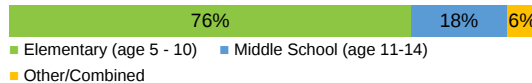

By Age/School Level